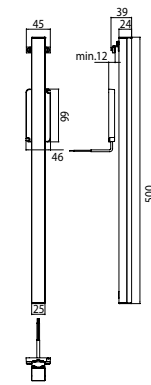

## LED mirror clamp on light chrome

Art.No.4492 001 04

vertical, 500 mm, (4.000 K)