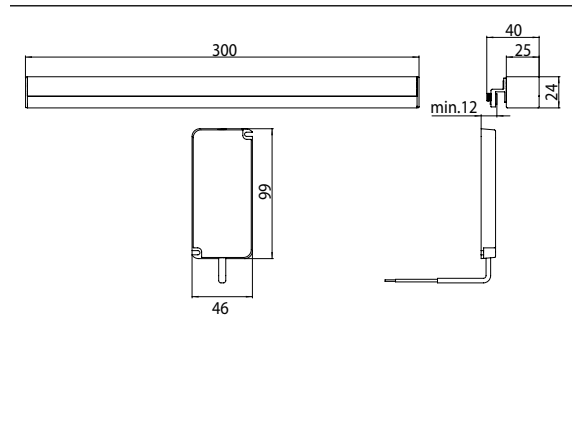

## LED mirror clamp on light chrome

Art.No.4492 001 03

horizontal, 300 mm, (4.000 K)