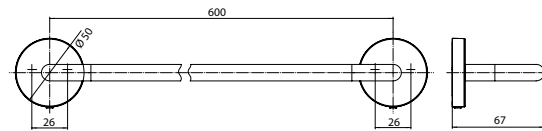

Bath towel holder, 600 mm black

Art.No.4360 133 60