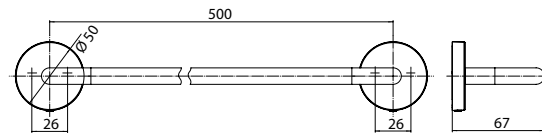

Bath towel holder, 500 mm black

Art.No.4360 133 50