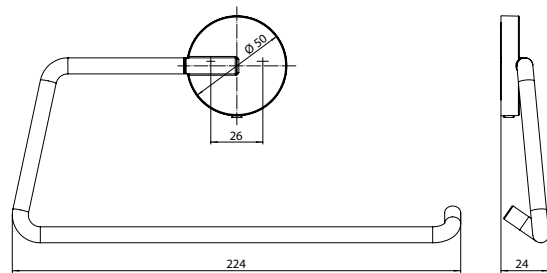

**Towel ring, open on right side chrome**

**Art.No.4355 001 00**

movable