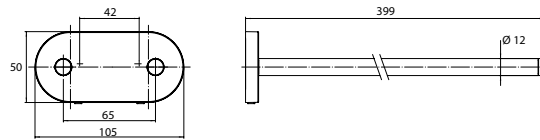

Towel holder, two arms, fixed black

Art.No.4350 133 40

400 mm