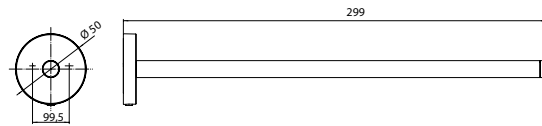

Towel holder, 1 arm, fixed black

Art.No.4350 133 30

300 mm