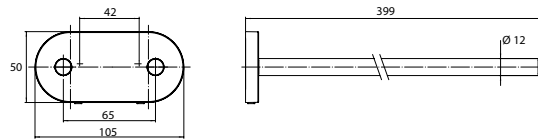

Towel holder, two arms, fixed chrome

Art.No.4350 001 40

400 mm