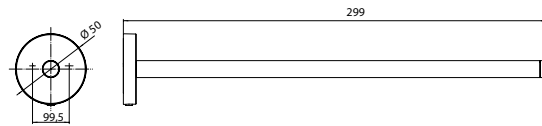

Towel holder, 1 arm, fixed

Art.No.4350 001 30

300 mm