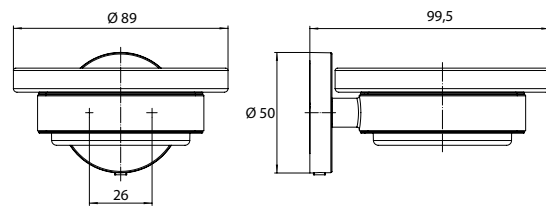

## Soap holder black

**Art.No.4330 133 00**

dish crystal clear