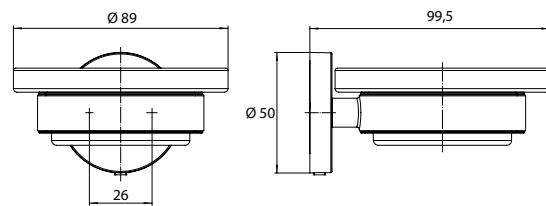

Soap holder chrome

Art.No.4330 001 00

dish crystal clear