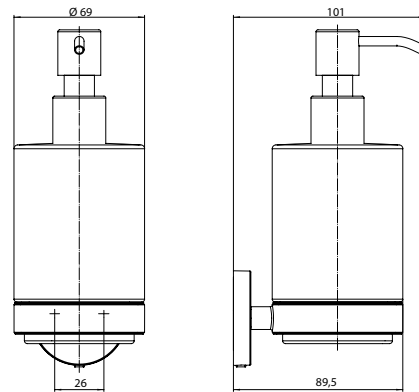

Soap dispenser, clear crystal glass, pump unit plastic black

Art.No.4321 133 00

wall mounted