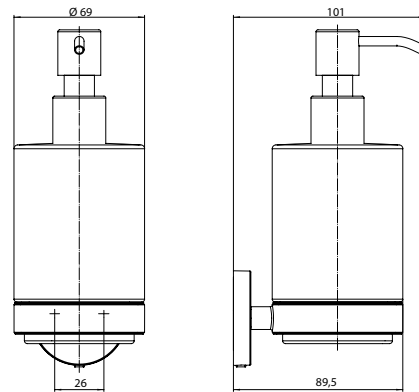

Soap dispenser, clear crystal glass, pump unit plastic chrome

Art.No.4321 001 00

wall mounted