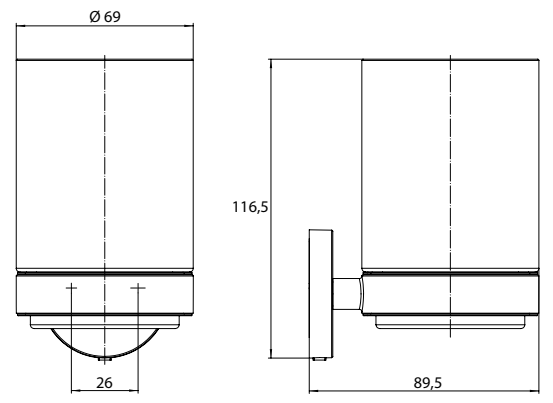

Glass holder black

Art.No.4320 133 00

crystal glass, clear