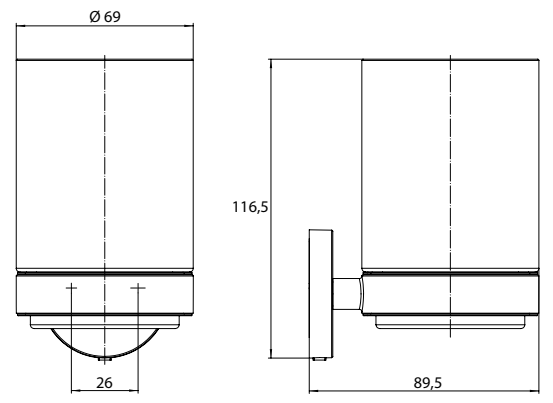

Glass holder chrome

Art.No.4320 001 00

crystal glass, clear