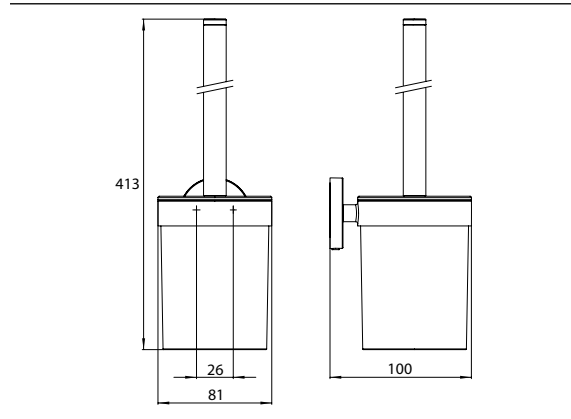

Toilet brush set black

Art.No.4315 133 00

Bowl of plastic, brush grip chrome, wall mounted