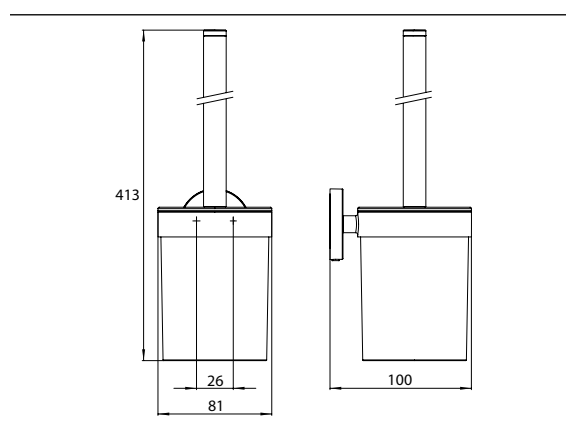

Toilet brush set chrome

Art.No.4315 001 00

Bowl of plastic, brush grip chrome, wall mounted