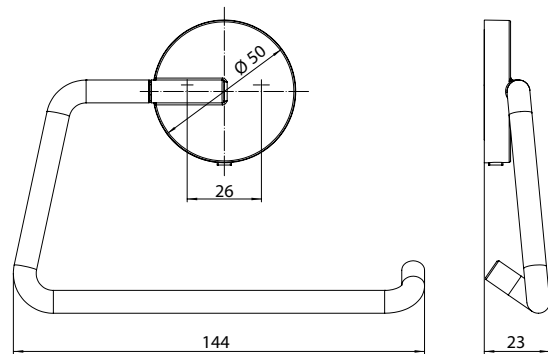

## Paper holder without cover chrome

**Art.No.4300 001 00**

movable