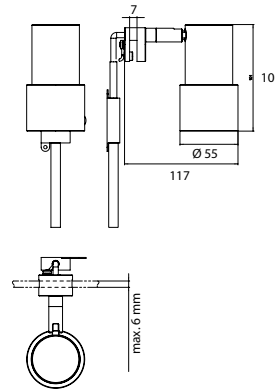

LED mirror clamp on light chrome

Art.No.3595 001 01

max. thickness: 4-6 mm, without lamp - please order separately under 200-7226 (25,00 EUR)