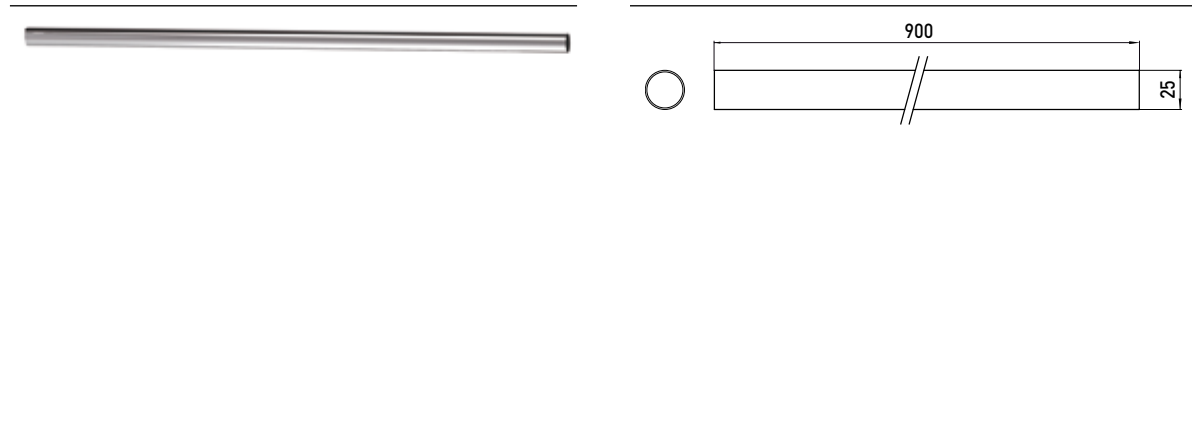

Shower curtain rail chrome

Art.No.3587 001 90

900 mm