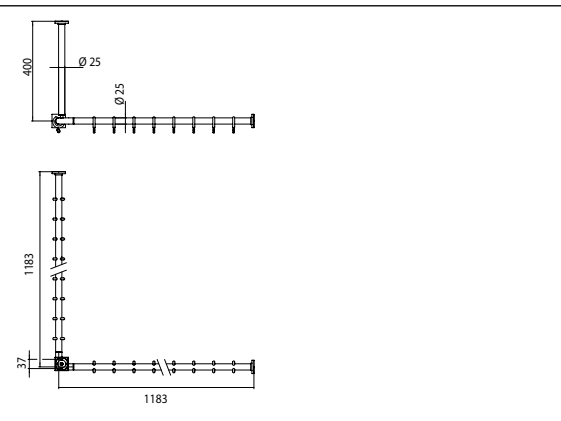

Shower curtain set chrome

Art.No.3587 001 23

1.200 mm (2 x Shower curtain rail, 1 x Fastening-Set, 1 x Corner joint, 1 x Ceiling suspension, 24 x Shower curtain rings)