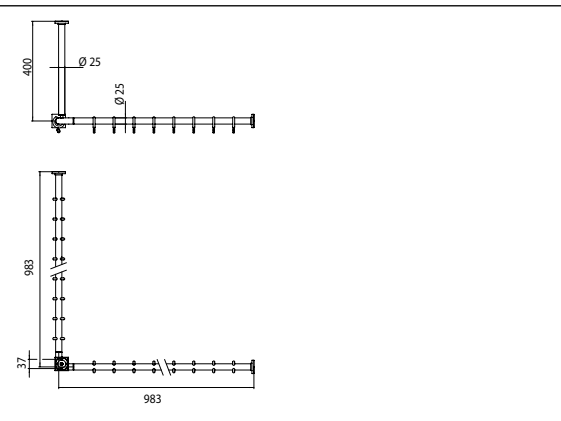

Shower curtain set chrome

Art.No.3587 001 22

1.000 mm (2 x Shower curtain rail, 1 x Fastening-Set, 1 x Corner joint, 1 x Ceiling suspension, 20 x Shower curtain rings)