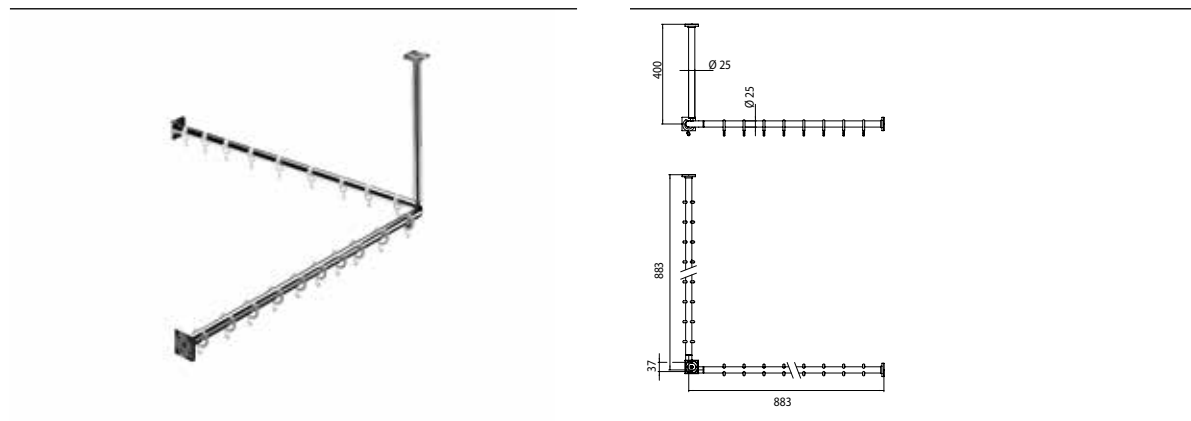

Shower curtain set chrome

Art.No.3587 001 21

900 mm (2 x Shower curtain rail, 1 x Fastening-Set, 1 x Corner joint, 1 x Ceiling suspension, 18 x Shower curtain rings)