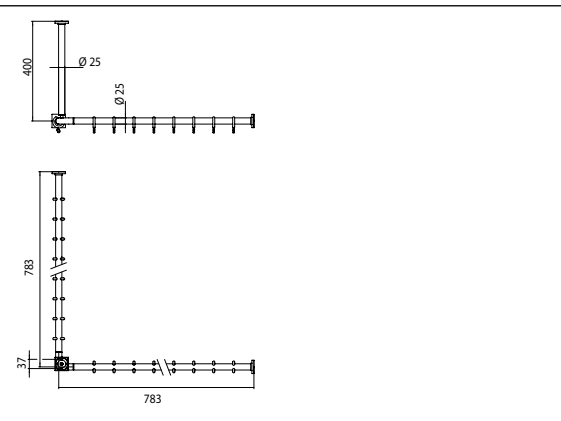

## Shower curtain set chrome

Art.No.3587 001 20

800 mm (2 x Shower curtain rail, 1 x Fastening-Set, 1 x Corner joint, 1 x Ceiling suspension, 16 x Shower curtain rings)