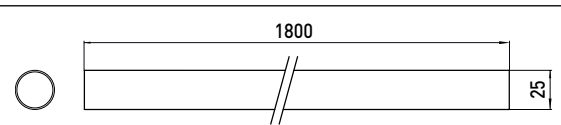

Shower curtain rail chrome

Art.No.3587 001 18

1800 mm