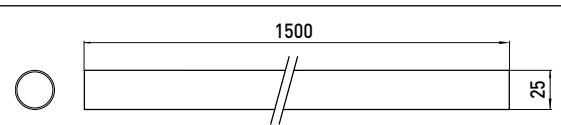

Shower curtain rail chrome

Art.No.3587 001 15

1500 mm