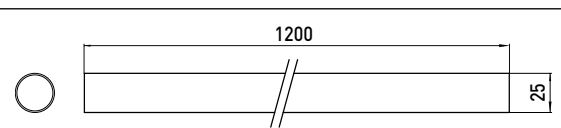

Shower curtain rail chrome

Art.No.3587 001 12

1200 mm