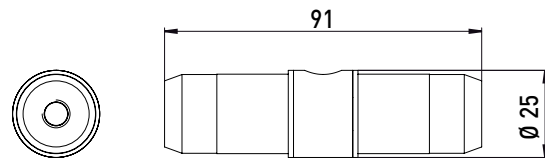

Joint, straight chrome

Art.No.3587 001 02