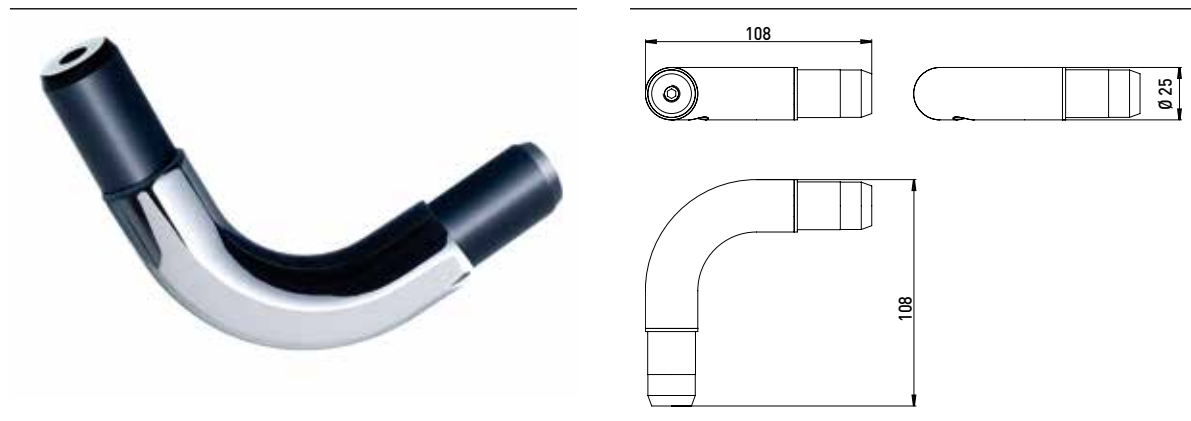

Corner joint, 90° chrome

Art.No.3587 001 01