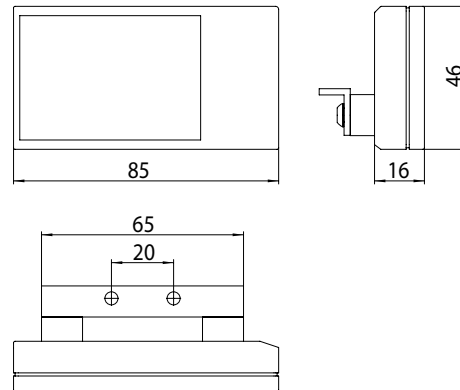

WC-radio-controlled flush release and function button for hinges support bar, frequency: 868,4 MHz, 85 x 46 x 16 mm, compatible to most of the flush release systems, black

Art.No.3585 000 00