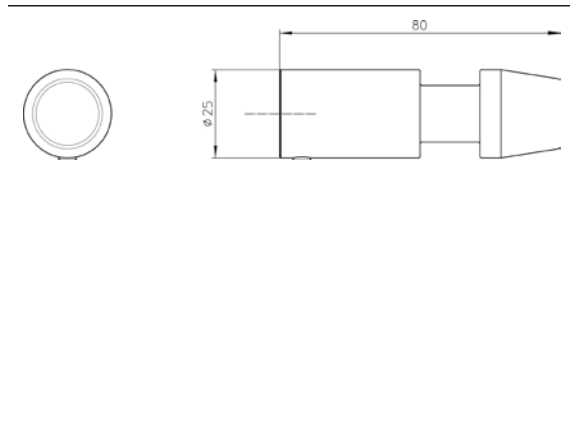

Hook with door stopper chrome/black

Art.No.3577 212 00