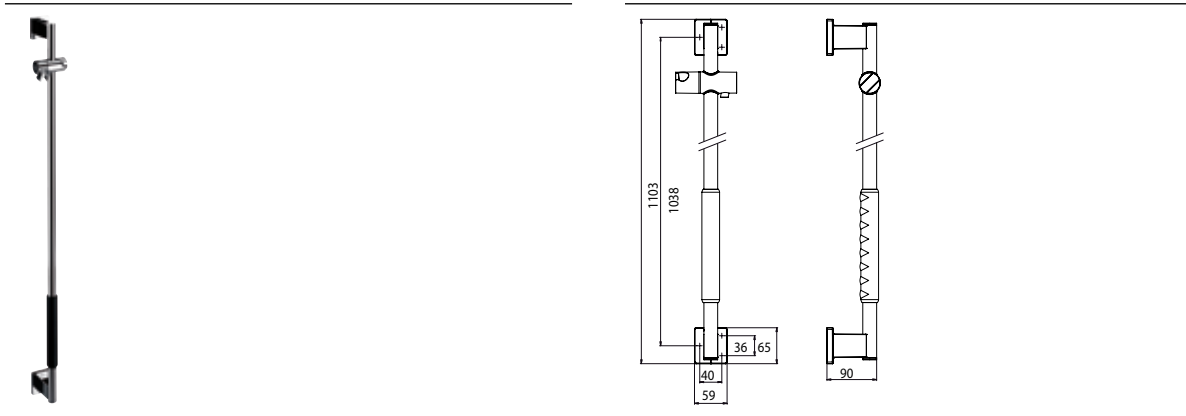

Shower holding bar, with non-skid coating chrome

Art.No.3570 212 10

Fastening material: 3 x Fischer dowel/plug - UX 8 x 50 mm 3 x SHR - SEKPF - HO - A2 - Z3 - 6 x 70