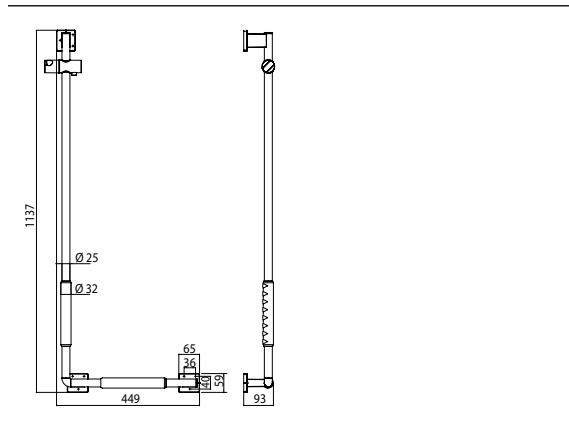

Shower holding bar, right, with non-skid coating chrome

Art.No.3570 212 09

Fastening material: 3 x Fischer dowel/plug - UX 8 x 50 mm 3 x SHR - SEKPF - HO - A2 - Z3 - 6 x 70