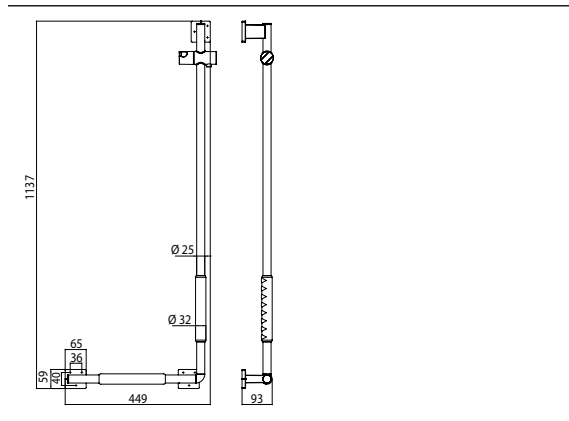

Shower holding bar, left, with non-skid coating chrome

Art.No.3570 212 08

Fastening material: 3 x Fischer dowel/plug - UX 8 x 50 mm 3 x SHR - SEKPF - HO - A2 - Z3 - 6 x 70