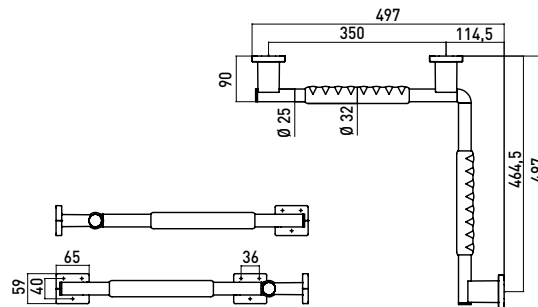

Corner grip with non-skid coating chrome

Art.No.3570 212 05

Fastening material: 3 x Fischer dowel/plug - UX 8 x 50 mm 3 x SHR - SEKPF - HO - A2 - Z3 - 6 x 70