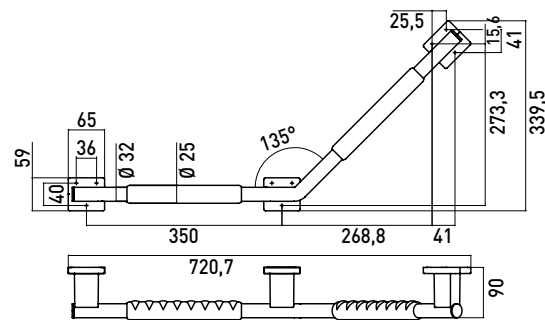

Corner grip, left, 135°, with non-skid coating chrome/black

Art.No.3570 212 04

Fastening material: 3 x Fischer dowel/plug - UX 8 x 50 mm 3 x SHR - SEKPF - HO - A2 - Z3 - 6 x 70