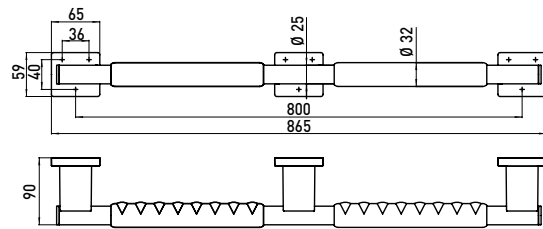

Bath grip, 865 mm, with non-skid coating chrome

Art.No.3570 212 02

Fastening material: 3 x Fischer dowel/plug - UX 8 x 50 mm 3 x SHR - SEKPF - HO - A2 - Z3 - 6 x 70