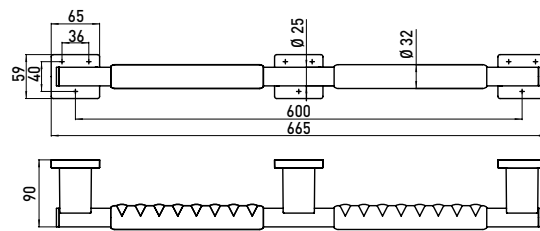

Bath grip, 665 mm, with non-skid coating chrome

Art.No.3570 212 01

Fastening material: 3 x Fischer dowel/plug - UX 8 x 50 mm 3 x SHR - SEKPF - HO - A2 - Z3 - 6 x 70