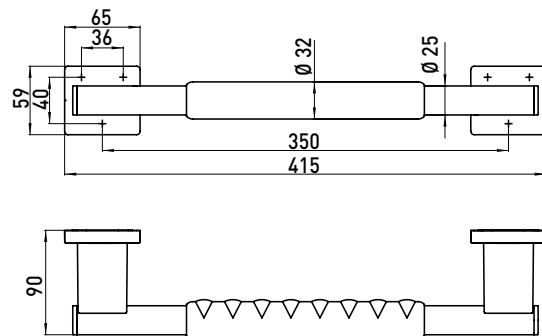

Bath grip, 415 mm, with non-skid coating chrome

Art.No.3570 212 00

Fastening material: 3 x Fischer dowel/plug - UX 8 x 50 mm 3 x SHR - SEKPF - HO - A2 - Z3 - 6 x 70