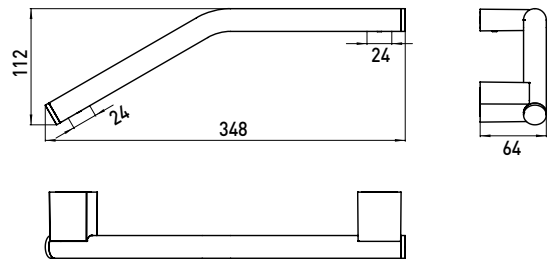

Grip handle, curved chrome

Art.No.3570 001 33

curved, 348 mm