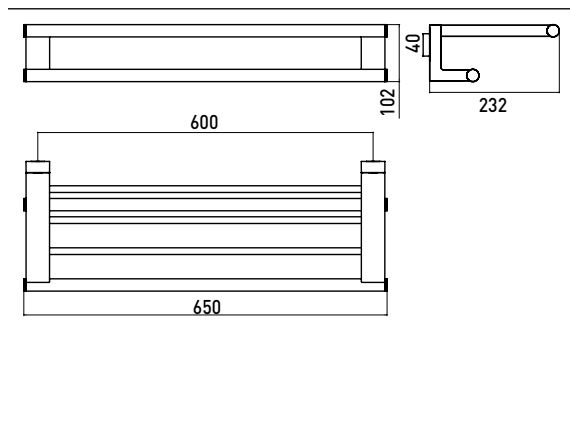

Double bath towel holder chrome

Art.No.3568 001 60

600 mm