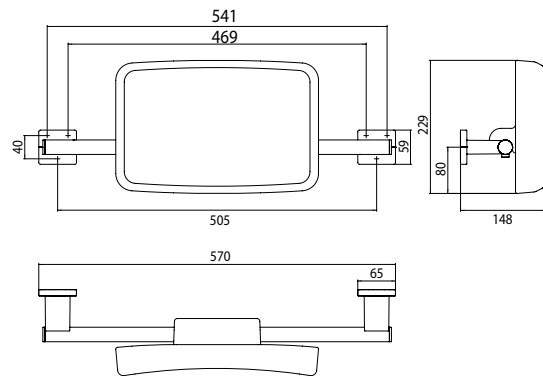

Backrest (WC) with support rail chrome

Art.No.3567 212 00