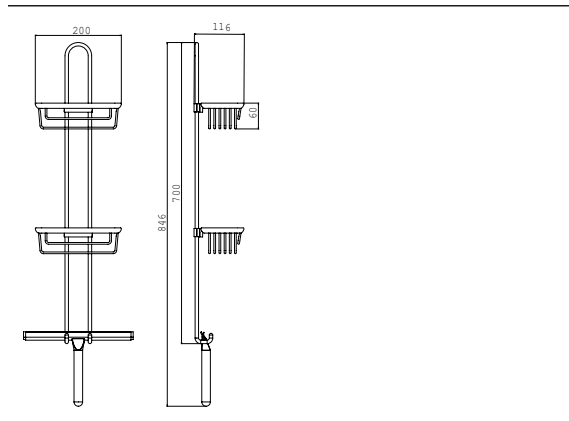

Wall mounted basket rack chrome

Art.No.3566 001 08

2 sponge dishes, 1 shower wiper