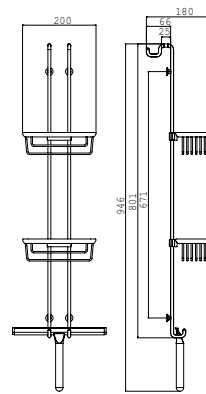

Door mounted basket rack chrome

Art.No.3566 001 06

2 sponge dishes, 1 shower wiper