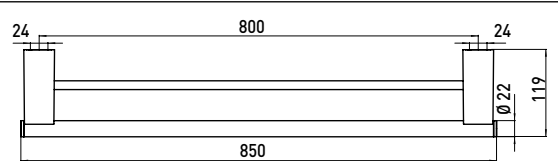

Double bath towel holder chrome

Art.No.3561 001 80

800 mm