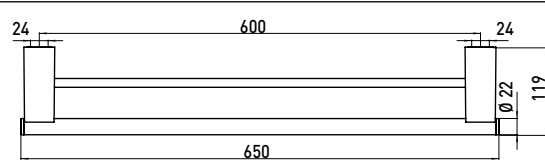

Double bath towel holder chrome

Art.No.3561 001 60

600 mm