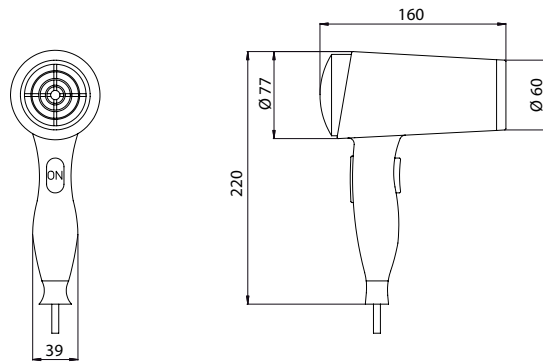

## Hairdryer chrome/black

Art.No.3559 212 01

with cool-function, 1600 Watt, cable (2,0 m) with plug