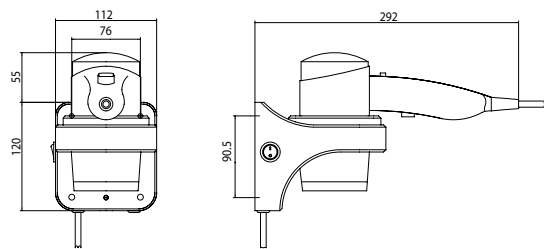

## Hairdryer white

Art.No.3559 139 02

wall mounted, 1.600 W, with cool-function, mains connection