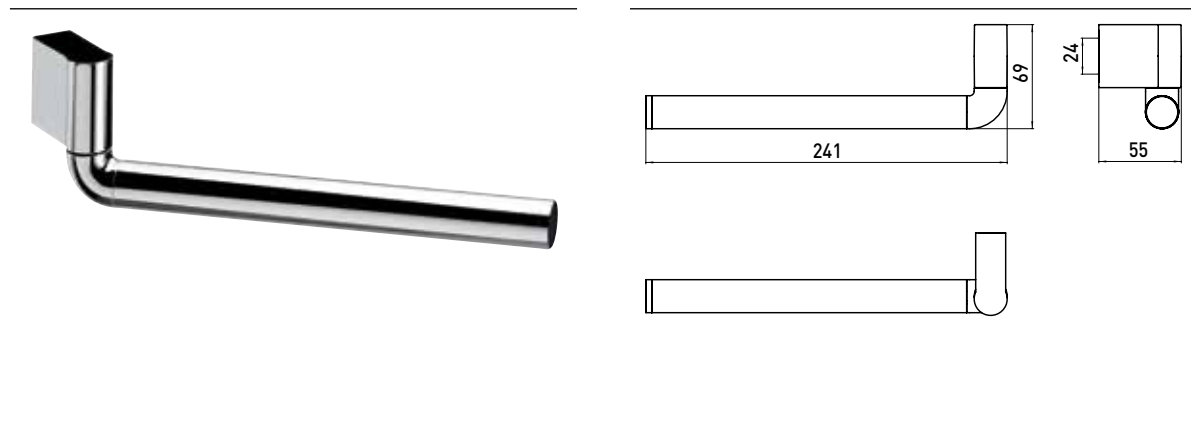

Towel holder, short, right and left rotating chrome

Art.No.3555 001 00

right-/left turnable