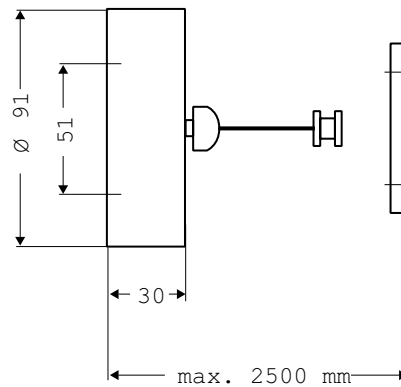

Pull-out clothesline chrome

Art.No.3554 001 25

Extendible, length 2,50 m